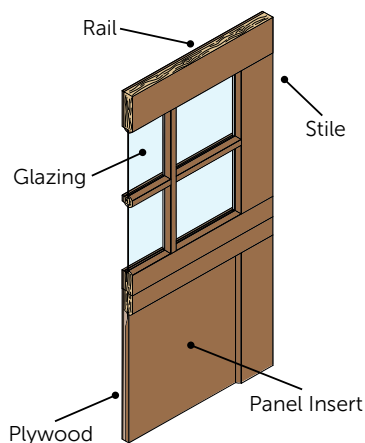

DOOR CONSTRUCTION

STANDARD CONSTRUCTION

Models 7100-7105

Paint or stain grade, insulation optional.

Up to 1-5/8" thick rail and stile construction with panel inserts.