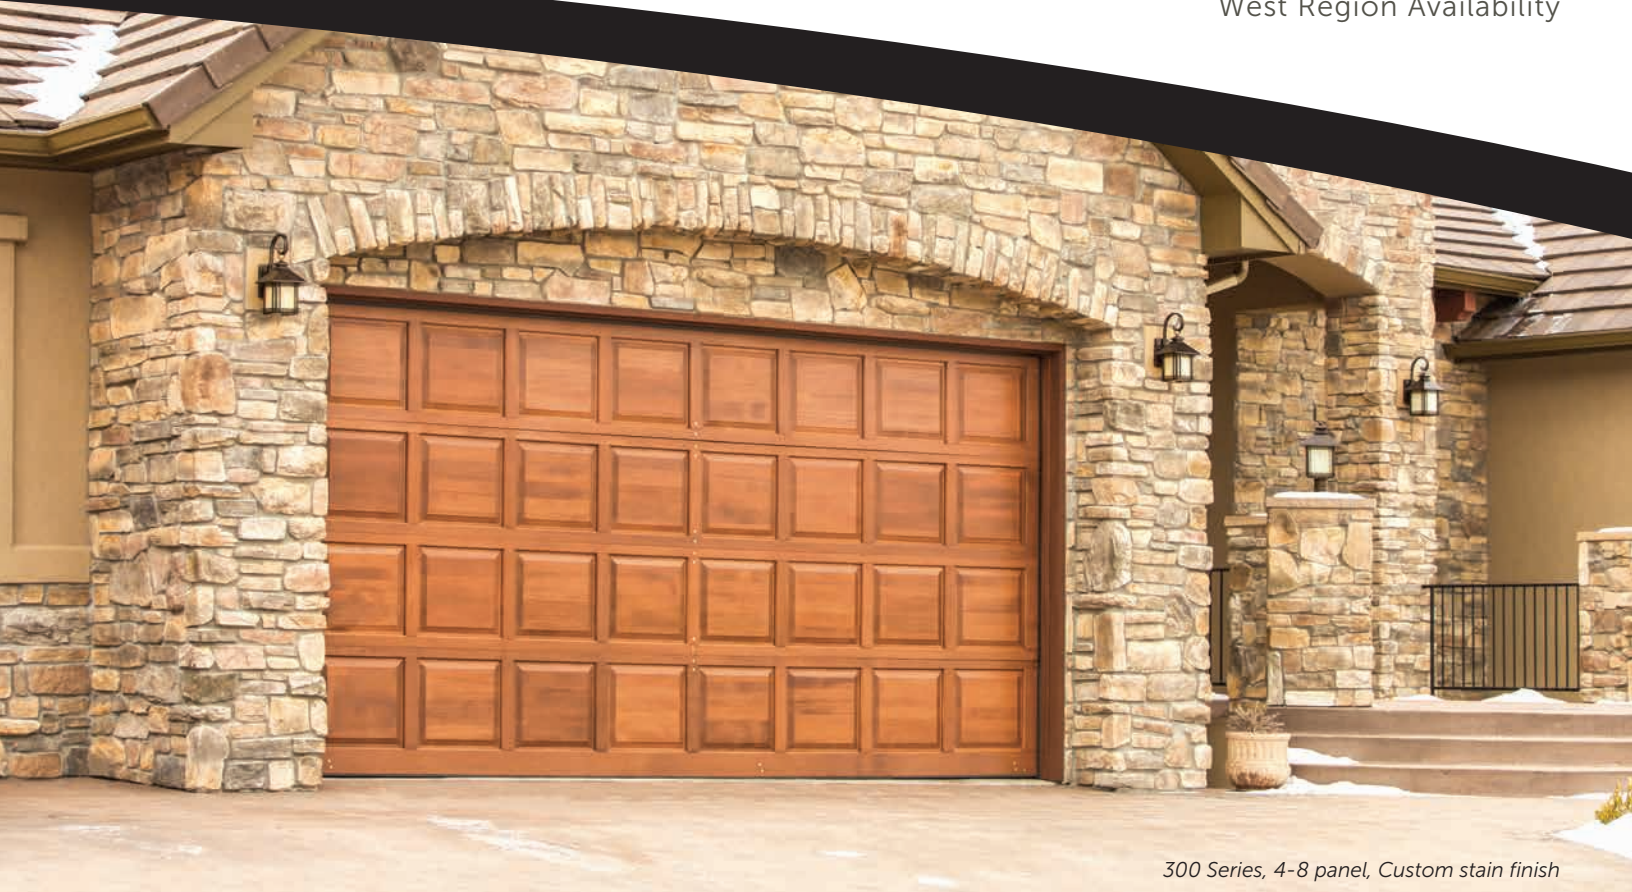

Classic 314/315/316

RAISED-PANEL WOOD

West Region Availability

300 Series, 4-8 panel, Custom stain finish

classic.
luxurious.
strong.

Accent your home with the beauty and richness of a Classic raised panel wood door. Our tradition of incomparable craftsmanship, blended with modern technology, provides the finest wood doors available.

DOOR CONSTRUCTION

Workmanship and quality beyond comparison

- Each section is constructed of 1-³/₈" wood rails and stiles.
- Carved top-section windows are available in a variety of designs.
- Model 314 has edge-glued cedar panels and finger-jointed hemlock rails (Solid cedar panel optional). Model 315 has edge-glued cedar panels and solid cedar rails. Model 316 has edge-glued hemlock panels with finger-jointed hemlock rails and an option to upgrade to solid rails.
- Mortise and tenon joints are waterproof glued and steel-pinned, providing lasting strength.
- Shiplap style design creates a weathertight fit and enables smooth operation. The door also includes rust-resistant, hot-dipped galvanized steel tracks and hardware.
- The raised panels are a nominal ³/₄" thick and locked into the structure.
- Panels can be carved in a variety of distinctive designs.

Ruston

Sherwood

True divided windows

Colonial Stockton

Elongated Stockton

Finish Options

Available in your choice of hemlock or cedar. Doors arrive sanded and ready to prime and paint or stain.

Hemlock